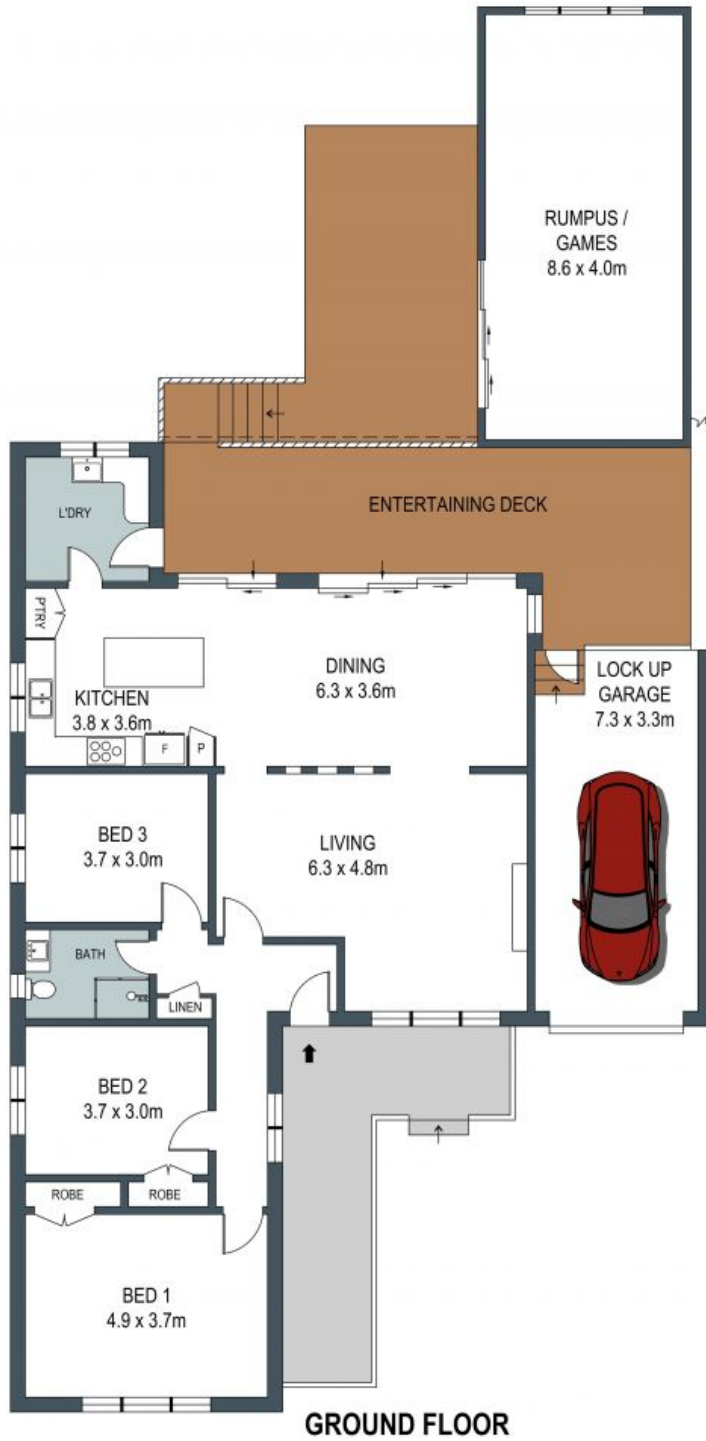

29 Soldiers Road Jannali, NSW

Family entertainer

- Indoor/outdoor entertaining area
- Open-plan living and dining
- Rear rumpus room/home office
- Timber floors throughout
- Garage and ample off-street parking
- Proximity to shops, schools, and public transport

Price: Confidential

ADDRESS:
29 Soldiers Road, Jannali

DISCLAIMER: THIS IS FOR ILLUSTRATIVE PURPOSES ONLY, ALL DIMENSIONS ARE APPROXIMATE AND IT DOES NOT CONSTITUTE PART OF ANY LEGAL DOCUMENTS.