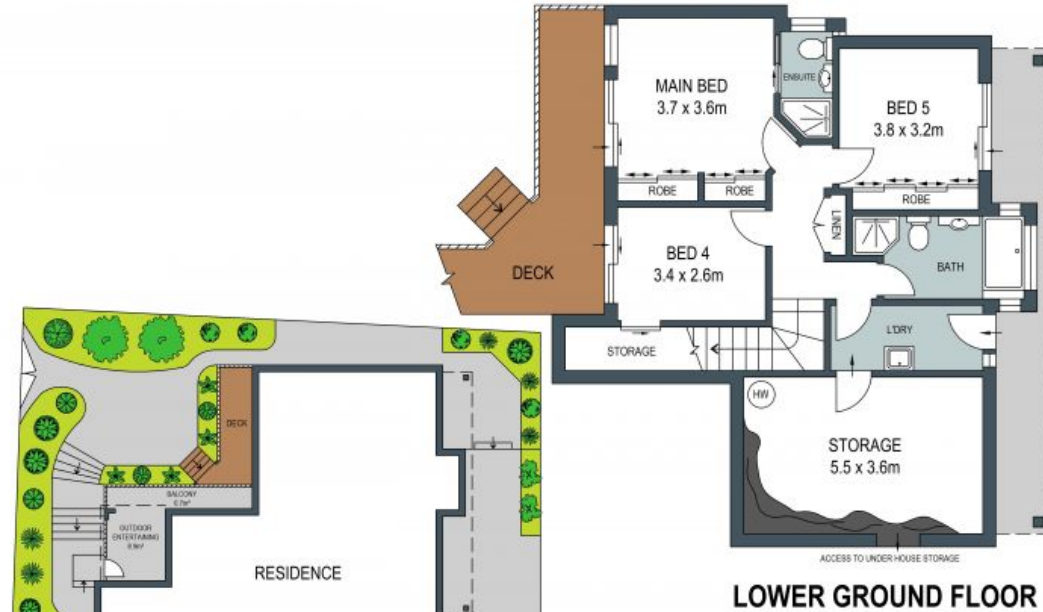

2A Matson Crescent Miranda, NSW

5

3

2

### Bay Outlook

- Wraparound balcony hugs living areas, study nook
- Skylit timber kitchen with gas cooktop and breakfast bar
- Master bedroom with ensuite opening to deck
- Ground floor bedrooms with full bathroom ideal for guests or in-laws
- All bedrooms have built-in wardrobes
- Ducted air conditioning, tiled living areas, timber-panelled ceilings
- Under house storage, under stair storage
- Tropical garden and courtyard
- Walk to Laguna Street Public School and zoned for Endeavour Sports High School
- Stroll to Caringbah shops, trains, three minutes to Westfield

**Price:** Confidential

**SITE PLAN (NOT TO SCALE)**

ADDRESS:  
**2A Matson Crescent, Miranda**

DISCLAIMER: THIS IS FOR ILLUSTRATIVE PURPOSES ONLY, ALL DIMENSIONS ARE APPROXIMATE AND IT DOES NOT CONSTITUTE PART OF ANY LEGAL DOCUMENTS.