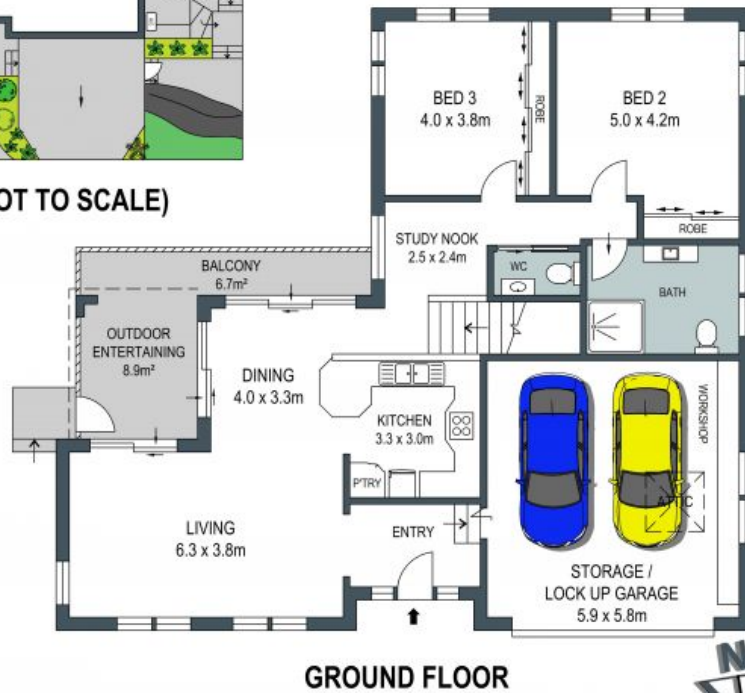

### Bay Outlook

- Wraparound balcony hugs living areas, study nook
- Skylit timber kitchen with gas cooktop and breakfast bar
- Master bedroom with ensuite opening to deck
- Ground floor bedrooms with full bathroom ideal for guests or in-laws
- All bedrooms have built-in wardrobes
- Ducted air conditioning, tiled living areas, timber-panelled ceilings
- Under house storage, under stair storage
- Tropical garden and courtyard
- Walk to Laguna Street Public School and zoned for Endeavour Sports High School
- Stroll to Caringbah shops, trains, three minutes to Westfield

**Price:** Confidential

**SITE PLAN (NOT TO SCALE)**

ADDRESS:  
**2A Matson Crescent, Miranda**

DISCLAIMER: THIS IS FOR ILLUSTRATIVE PURPOSES ONLY, ALL DIMENSIONS ARE APPROXIMATE AND IT DOES NOT CONSTITUTE PART OF ANY LEGAL DOCUMENTS.