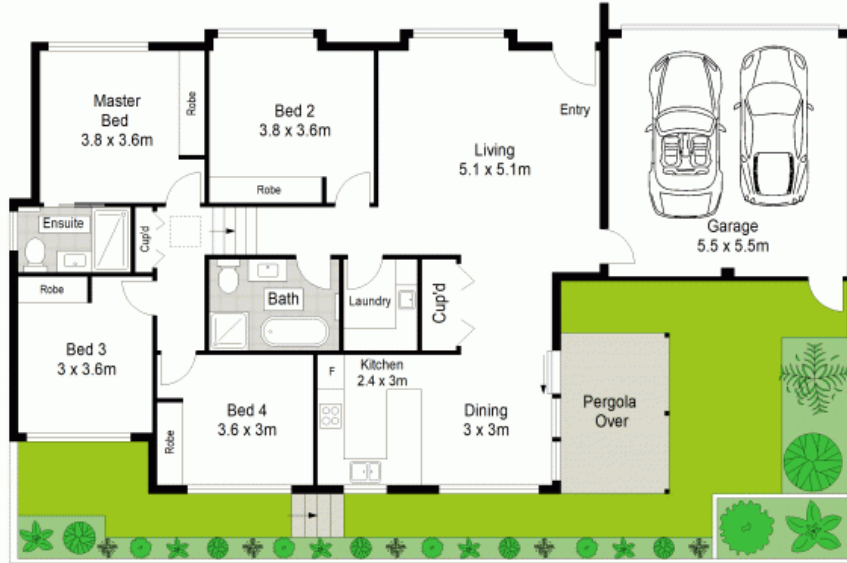

144 - 146 President Avenue Miranda, NSW

4

2

2

New Build Villas

- A perfect downsizer, designed with luxury and manageability in mind
- Situated in the rear of the complex with a coveted north aspect
- Thoughtful living layout includes effortless access to outdoor entertaining

- High-spec kitchens with stone surfaces, Smeg appliances and contemporary design
- Central family bathroom complete with stylish bathtub, seamless shower screen and quality tapware
- Four spacious bedrooms, master with chic ensuite
- Double garage, Panasonic intercom and entertaining pergola

Price: \$1,200,000 - \$1,300,000

GROUND FLOOR

Scale in metres. Indicative only. Dimensions are approximate. All information contained herein is gathered from sources we believe to be reliable. However we cannot guarantee its accuracy and interested persons should rely on their own enquiries.