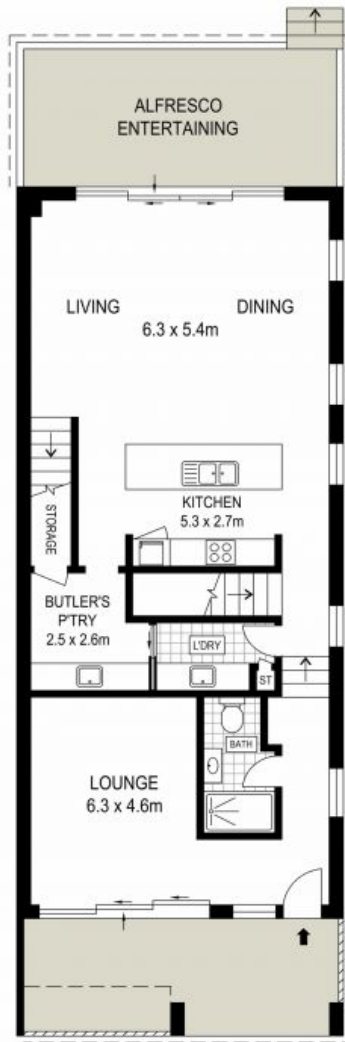

117A President Avenue Miranda, NSW

4

3

2

Contemporary Entertainer

- Gorgeous, formal living area with double glazed sliding door opening to front balcony
- Main living and dining area with an uninterrupted view of the lush rear garden and entertaining
- Gourmet kitchen with ample bench and storage space and Miele appliances
- Full sized, versatile butler's pantry

Price: \$850 pw

SITE PLAN
(NOT TO SCALE)

GROUND FLOOR

FIRST FLOOR