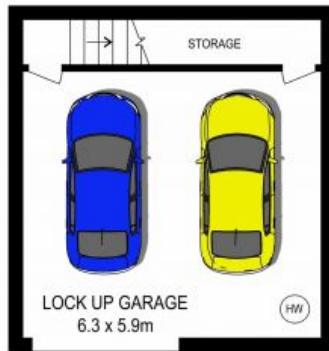

GROUND FLOOR