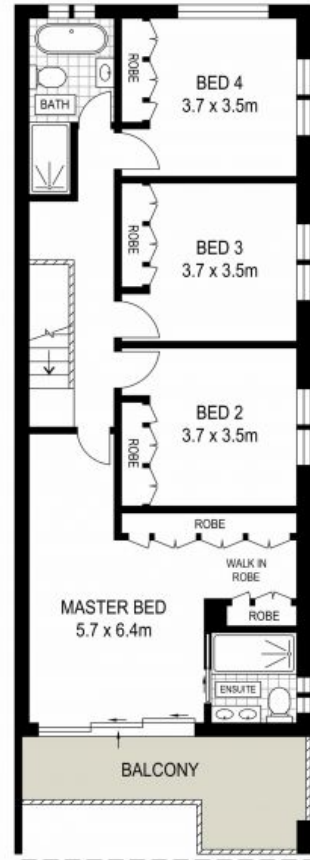

117A President Avenue Miranda, NSW

4

3

2

Contemporary Entertainer

- Gorgeous, formal living area with double glazed sliding door opening to front balcony
- Main living and dining area with an uninterrupted view of the lush rear garden and entertaining
- Gourmet kitchen with ample bench and storage space and Miele appliances
- Full sized, versatile butler's pantry

Price: \$850 pw

SITE PLAN
(NOT TO SCALE)

GROUND FLOOR

FIRST FLOOR