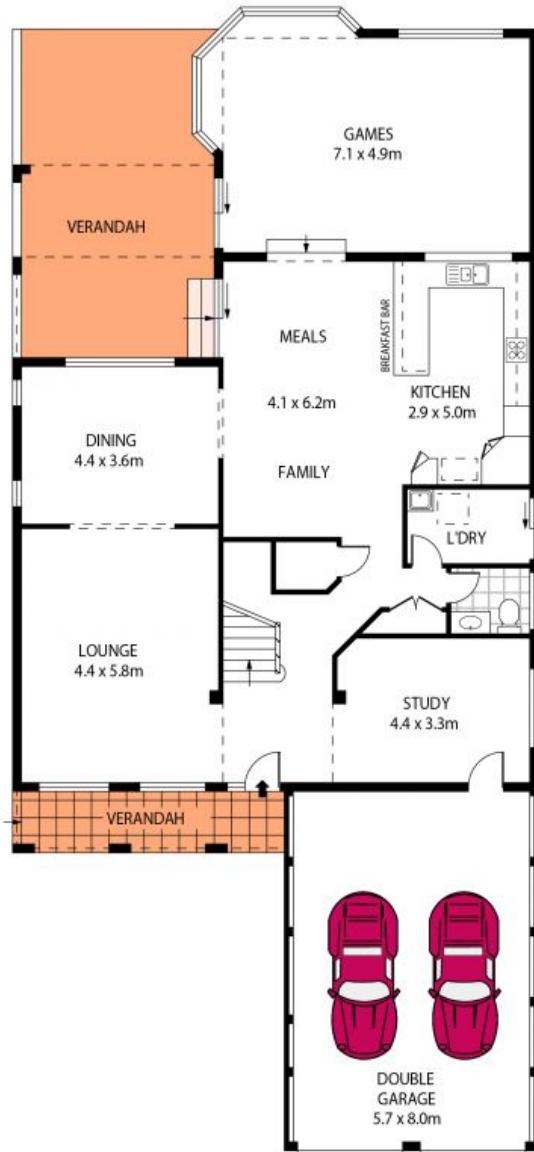

146 Kareena Road Miranda, NSW

4

2

2

Captivating Residence

- Spacious layout, multiple living areas with premium finishes and fixtures throughout
- Light-filled, open-plan kitchen and dining leads onto covered, alfresco entertaining space
- Grand lounge area and games room or optional second family room with outlook on to leafy yard
- Kitchen with stone benchtops, induction cooking, Miele appliances and plenty of storage space
- Large upstairs rumpus or separate living space, perfect for a growing family
- Stunning grand master bedroom with walk-in wardrobe, ensuite and private balcony with peaceful views
- Private backyard includes plenty of leafy trees and sustainable veggie patch?
- Tiled flooring, ducted air conditioning and vacuum system throughout and solar electrici...

Price: \$1800000

GROUND FLOOR

FIRST FLOOR

INT : 338.48m²

PLANS SHOWN ONLY INDICATIVE OF LAYOUT. DIMENSIONS ARE APPROXIMATE.
Floor plans by www.remaustralia.com
Ref. No: 12506

146 KAREENA ROAD

MIRANDA