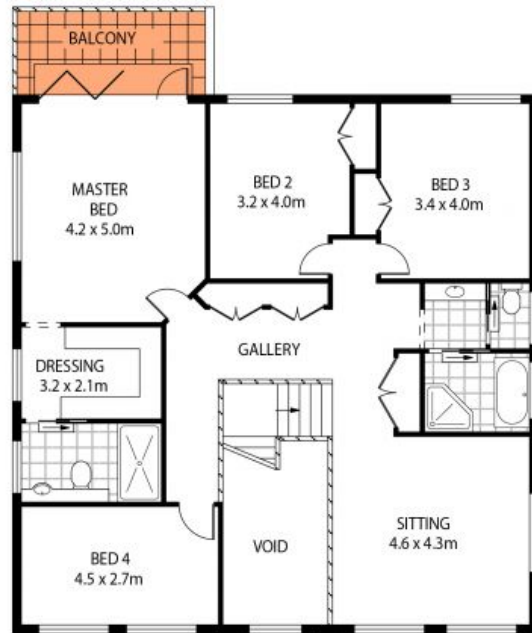

146 Kareena Road Miranda, NSW

4

2

2

Captivating Residence

- Spacious layout, multiple living areas with premium finishes and fixtures throughout
- Light-filled, open-plan kitchen and dining leads onto covered, alfresco entertaining space
- Grand lounge area and games room or optional second family room with outlook on to leafy yard
- Kitchen with stone benchtops, induction cooking, Miele appliances and plenty of storage space
- Large upstairs rumpus or separate living space, perfect for a growing family
- Stunning grand master bedroom with walk-in wardrobe, ensuite and private balcony with peaceful views
- Private backyard includes plenty of leafy trees and sustainable veggie patch?
- Tiled flooring, ducted air conditioning and vacuum system throughout and solar electrici...

Price: \$1800000

GROUND FLOOR

FIRST FLOOR

INT : 338.48m²

PLANS SHOWN ONLY INDICATIVE OF LAYOUT. DIMENSIONS ARE APPROXIMATE.
Floor plans by www.remaustralia.com
Ref. No: 12506

146 KAREENA ROAD

MIRANDA