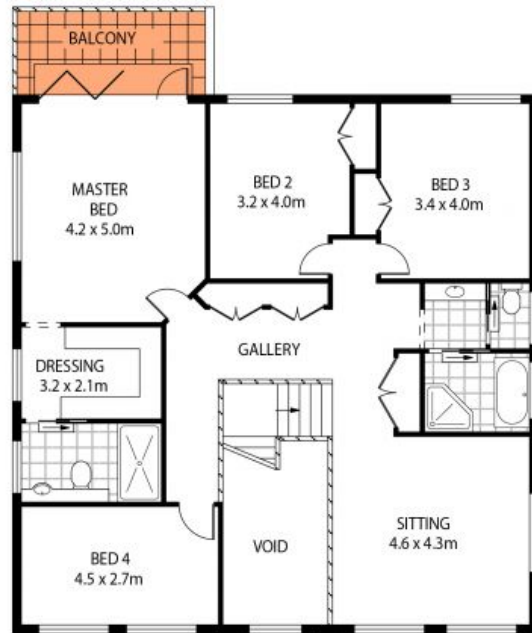

146 Kareena Road Miranda, NSW

4

2

2

## Captivating Residence

- Spacious layout, multiple living areas with premium finishes and fixtures throughout
- Light-filled, open-plan kitchen and dining leads onto covered, alfresco entertaining space
- Grand lounge area and games room or optional second family room with outlook on to leafy yard
- Kitchen with stone benchtops, induction cooking, Miele appliances and plenty of storage space
- Large upstairs rumpus or separate living space, perfect for a growing family
- Stunning grand master bedroom with walk-in wardrobe, ensuite and private balcony with peaceful views
- Private backyard includes plenty of leafy trees and sustainable veggie patch?
- Tiled flooring, ducted air conditioning and vacuum system throughout and solar electrici...

**Price:** \$1800000

GROUND FLOOR

FIRST FLOOR

INT : 338.48m<sup>2</sup>

PLANS SHOWN ONLY INDICATIVE OF LAYOUT. DIMENSIONS ARE APPROXIMATE.  
Floor plans by www.remaustralia.com  
Ref. No: 12506

146 KAREENA ROAD