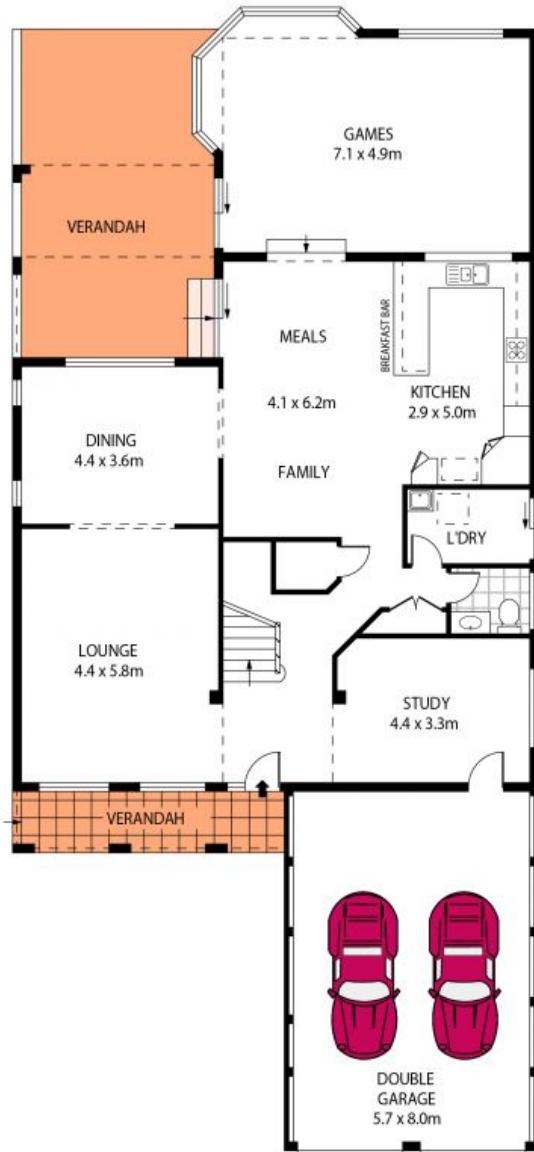

146 Kareena Road Miranda, NSW

4

2

2

## Captivating Residence

- Spacious layout, multiple living areas with premium finishes and fixtures throughout
- Light-filled, open-plan kitchen and dining leads onto covered, alfresco entertaining space
- Grand lounge area and games room or optional second family room with outlook on to leafy yard
- Kitchen with stone benchtops, induction cooking, Miele appliances and plenty of storage space
- Large upstairs rumpus or separate living space, perfect for a growing family
- Stunning grand master bedroom with walk-in wardrobe, ensuite and private balcony with peaceful views
- Private backyard includes plenty of leafy trees and sustainable veggie patch?
- Tiled flooring, ducted air conditioning and vacuum system throughout and solar electrici...

**Price:** \$1800000

GROUND FLOOR

FIRST FLOOR

INT : 338.48m<sup>2</sup>

PLANS SHOWN ONLY INDICATIVE OF LAYOUT. DIMENSIONS ARE APPROXIMATE.  
Floor plans by www.remaustralia.com  
Ref. No: 12506

146 KAREENA ROAD