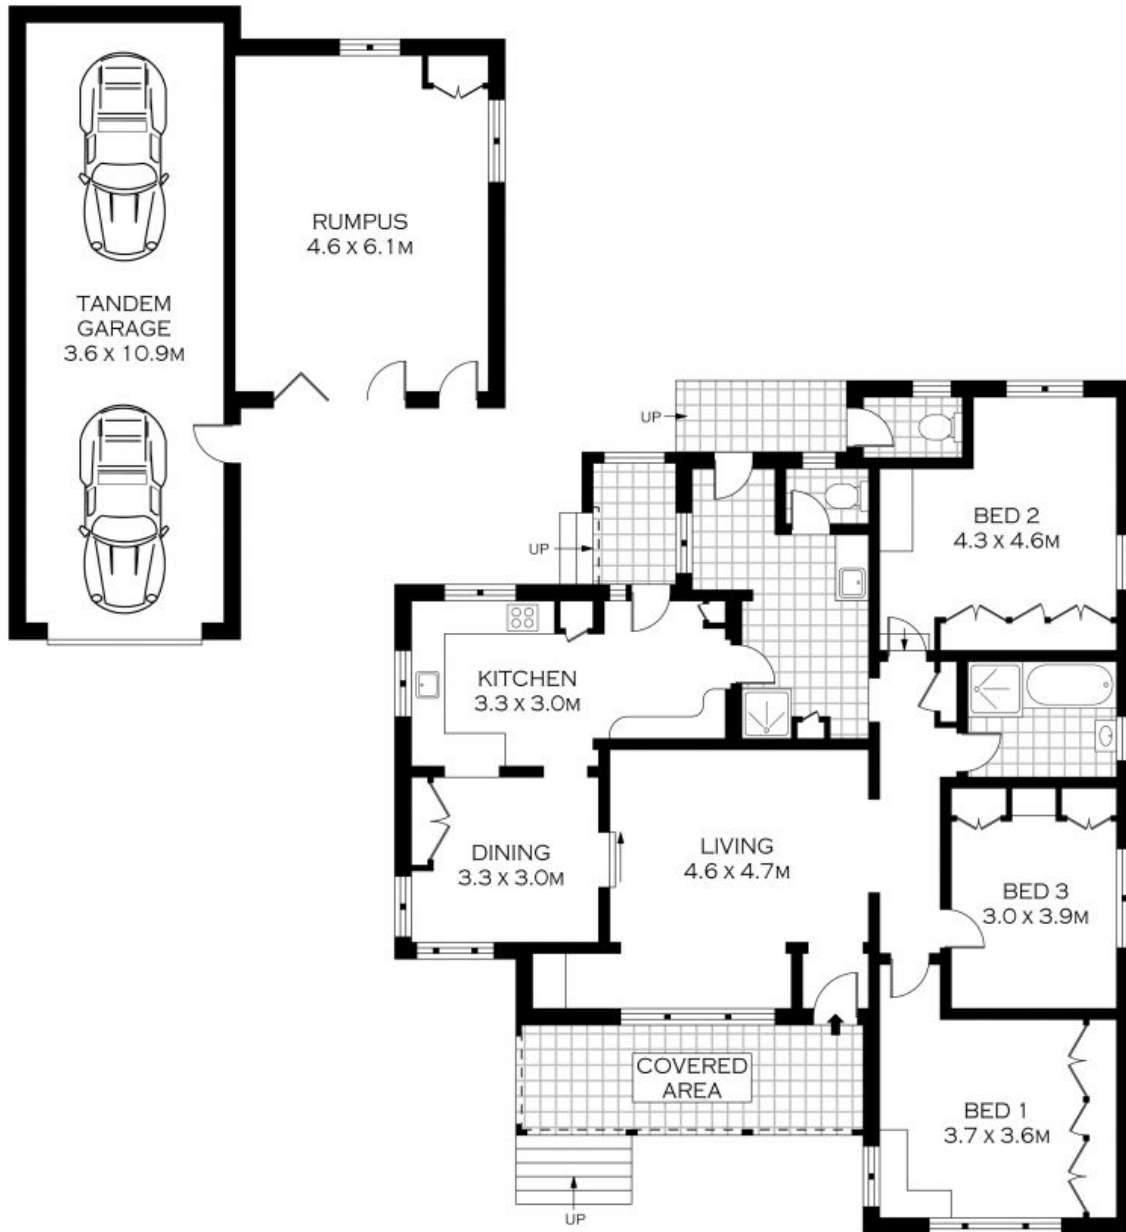

246 President Avenue Miranda, NSW

Endless Potential

- Well-proportioned, light-filled layout with fabulous renovation scope for a family-style home
- Spacious entry way leads onto large lounge/family room with light filled aspect
- Separate dining room, adjacent to lounge/dining zone with built-in cabinetry for storage
- Kitchen with clever layout, breakfast bar, servery and ample bench and storage space
- All three bedrooms are very generous and feature built-in wardrobes and peaceful views
- Large laundry, adjacent to kitchen, with separate w/c and scope for extra storage

Price: \$1300000

GROUND FLOOR

INT : 132.88M²

PLANS SHOWN ONLY INDICATIVE OF LAYOUT. DIMENSIONS ARE APPROXIMATE.
Floor plans by www.remaustralia.com
Ref. No: 11681

246 PRESIDENT AVENUE

MIRANDA

246 President Avenue