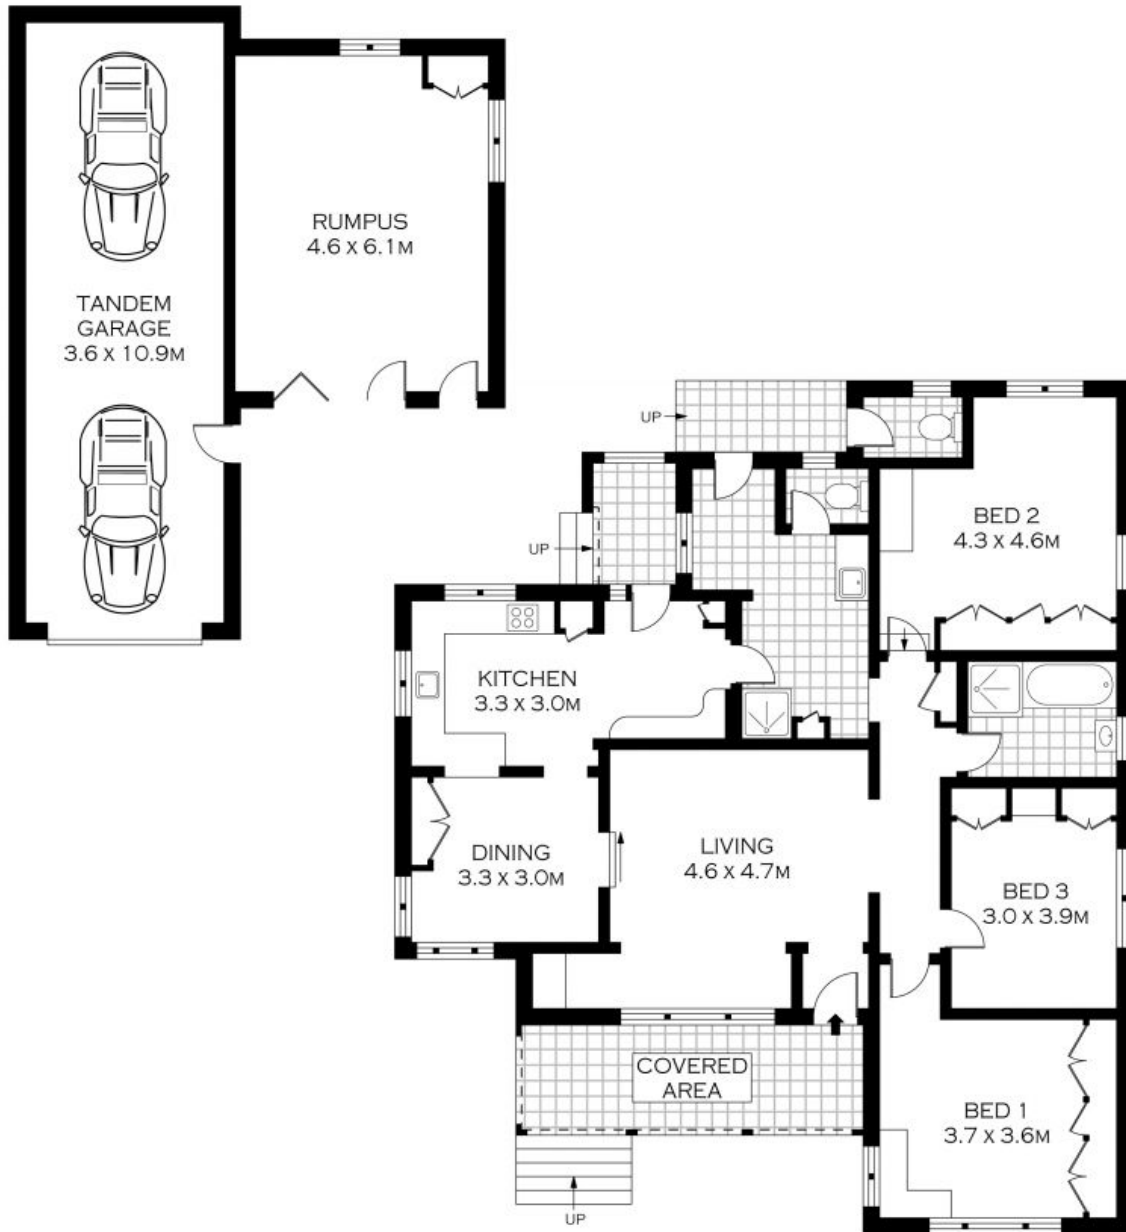

246 President Avenue Miranda, NSW

Endless Potential

- Well-proportioned, light-filled layout with fabulous renovation scope for a family-style home
- Spacious entry way leads onto large lounge/family room with light filled aspect
- Separate dining room, adjacent to lounge/dining zone with built-in cabinetry for storage
- Kitchen with clever layout, breakfast bar, servery and ample bench and storage space
- All three bedrooms are very generous and feature built-in wardrobes and peaceful views
- Large laundry, adjacent to kitchen, with separate w/c and scope for extra storage

Price: \$1300000

GROUND FLOOR

INT : 132.88M²

PLANS SHOWN ONLY INDICATIVE OF LAYOUT. DIMENSIONS ARE APPROXIMATE.
Floor plans by www.remaustralia.com
Ref. No: 11681

246 PRESIDENT AVENUE

MIRANDA