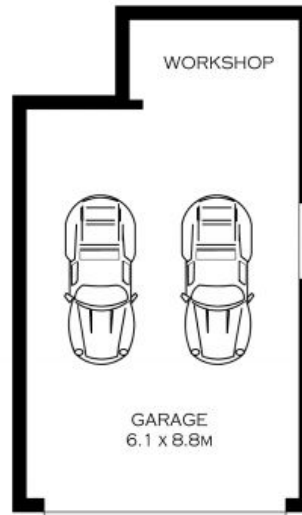

1 Meadow Place Miranda, NSW

4

2

2

Dream Opportunity

- Charming home set over an expansive 664sqm parcel
- Spacious and versatile layout, perfect for family living
- Large eat-in kitchen with ample bench and storage space
- Separate dining room and living room overlooks outdoor space
- All generous bedrooms with built in wardrobes and bright aspects
- Generous master bedroom with walk-in wardrobe and ensuite
- Immaculate main bathroom with separate bath and shower
- Oversized windows throughout, high ceilings and separate study area
- Covered entertaining area, BBQ space, level north-facing rear yard and in-ground pool
- Lock up garage for two cars, scope for work shop and ample off-street parking

Price: \$1340000

LOWER GROUND FLOOR

GROUND FLOOR

INT : 216.06M²

PLANS SHOWN ONLY INDICATIVE OF LAYOUT. DIMENSIONS ARE APPROXIMATE.
Floor plans by www.remaustralia.com
Ref. No: 11400

1 MEADOW PLACE

MIRANDA