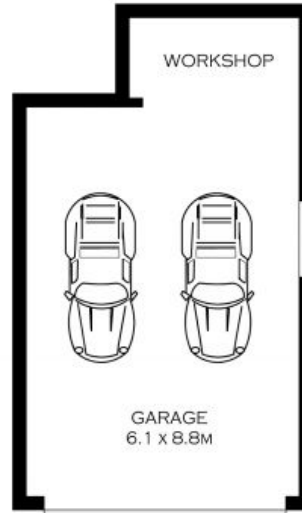

1 Meadow Place Miranda, NSW

4

2

2

Dream Opportunity

- Charming home set over an expansive 664sqm parcel
- Spacious and versatile layout, perfect for family living
- Large eat-in kitchen with ample bench and storage space
- Separate dining room and living room overlooks outdoor space
- All generous bedrooms with built in wardrobes and bright aspects
- Generous master bedroom with walk-in wardrobe and ensuite
- Immaculate main bathroom with separate bath and shower
- Oversized windows throughout, high ceilings and separate study area
- Covered entertaining area, BBQ space, level north-facing rear yard and in-ground pool
- Lock up garage for two cars, scope for work shop and ample off-street parking

Price: \$1340000

LOWER GROUND FLOOR

GROUND FLOOR

INT : 216.06M²

PLANS SHOWN ONLY INDICATIVE OF LAYOUT. DIMENSIONS ARE APPROXIMATE.
Floor plans by www.remaustralia.com
Ref. No: 11400

1 MEADOW PLACE

MIRANDA