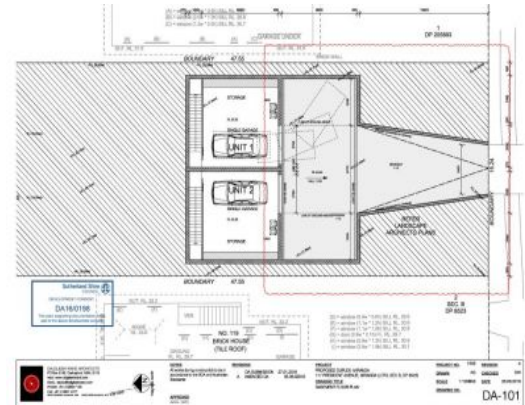

POTENTIAL VIEW FROM SECOND STOREY

117 President Avenue Miranda, NSW

**Start Building**

- Potential water views from second level
- Architecturally designed 4 bedroom duplex
- Basement parking with internal access
- North facing aspect with in ground pools
- 734sqm block with 15.24m frontage
- Current house is full brick and currently leased
- Moments to amenities