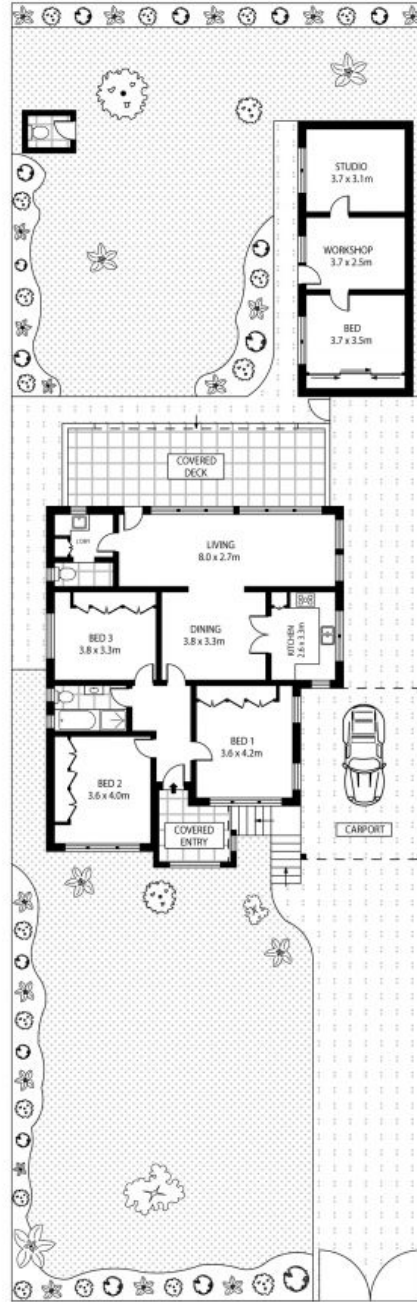

117 President Avenue Miranda, NSW

Abundant Potential

- Central lounge, generous family and dining space
- Separate study and flexible 4th bedroom or living
- Gourmet kitchen with SMEG stainless oven
- Full size bathroom, additional W/C
- Second living area flows to backyard with large undercover verandah
- Good-sized bedrooms with built-ins and high ceilings
- Immaculately presented interiors, plus under house storage
- Single carport, breeze-way and water glimpses over Yowie Bay and Camellia gardens

Price: \$1165000

GROUND FLOOR

INT : 109.36m²
OUTBUILDING : 35.89m²

SCALE (METRES)

PLANS SHOWN ONLY INDICATIVE OF LAYOUT. DIMENSIONS ARE APPROXIMATE.
Floor plans by www.remaustralia.com
Ref. No. 9125

117 PRESIDENT AVENUE